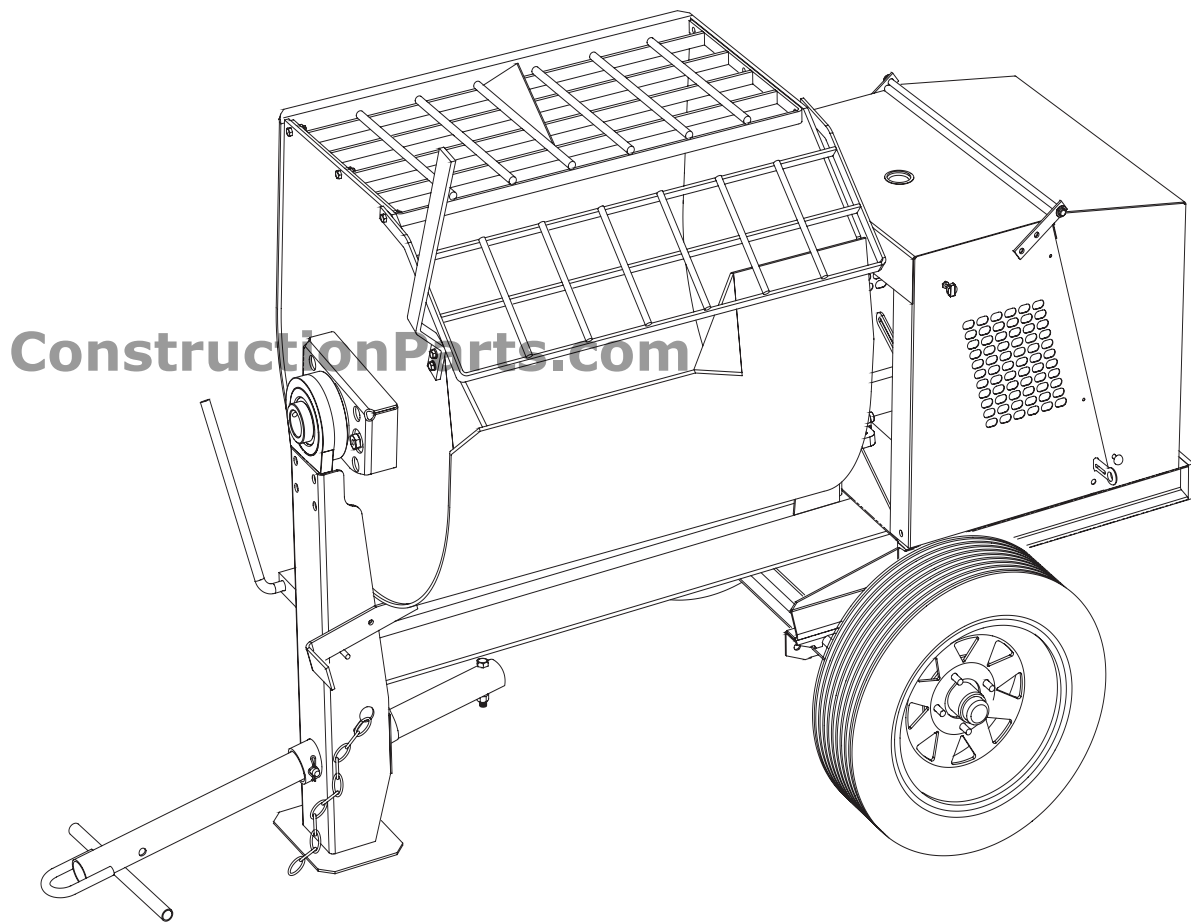

REPAIR PARTS MANUAL

ConstructionParts.com

888-63

SERIES	MM-Mech
BULLETIN No	200089R6
SUPERSEDES	200089R5
DATE	Apr 2006

MORTAR MIXERS 12S - S12S

ConstructionParts.com

ConstructionParts.com 888-634-4289
CROWN
CONSTRUCTION EQUIPMENT