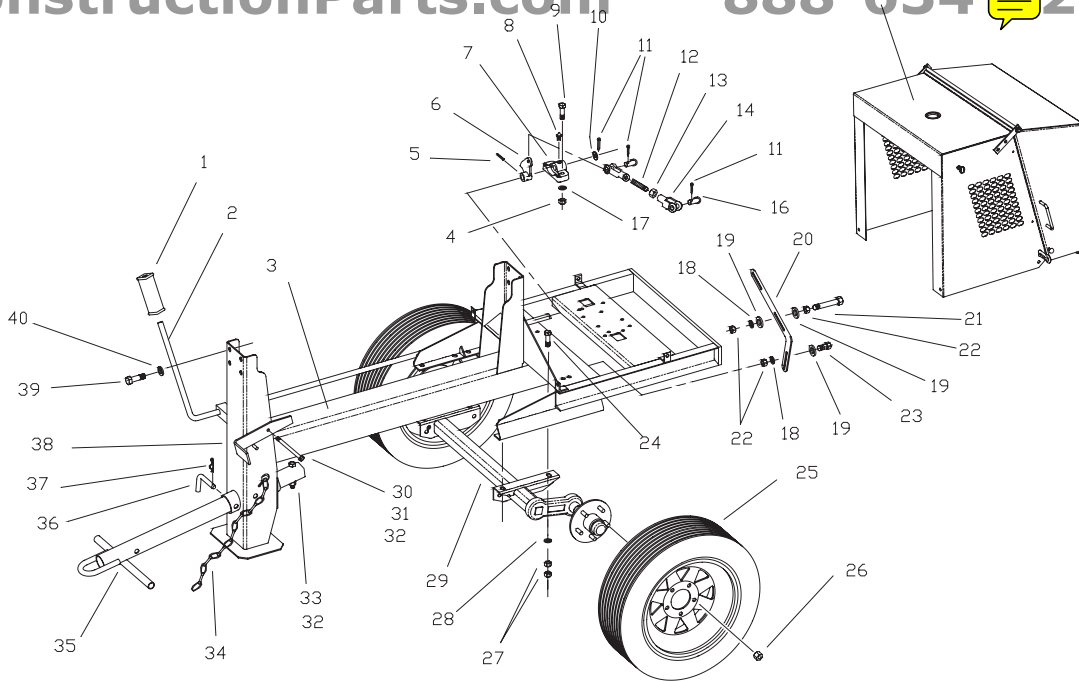

Item	Part #	Description	Qty
1	110680	Grease Fitting, Straight 1/8NPT	2
2	128291	Nut, Hex, 1/2, Top Lock Gr5	8
3	176250	Washer, Spring, 1/2	8
4	496855	Spring Plate	2
5	465925	Packing Gland Half	4
6	465920	Packing	12
7	465915	Packing Seal Ring	2
8	117831	Bolt, Carriage 3/8 x 3	4
9	118331	Bolt, Carriage 1/2 x 1-1/2	8
10	226220	Bolt, HexHd, 3/8 x 1-1/4	4
11	176230	Washer, Spring, 3/8	6
12	227830	Nut, Hex, 3/8	6
13	226230	Bolt, HexHd, 3/8 x 1-1/2	4
14	174986	Washer, 3/8	2
15	227814	Nut, Hex, Lock, 3/8	2
16	496490	Fixed Grill	1
17	496395	Hinged Grill	1
18	496850	Stuffing Box	2
19	110452	Ball Bearing	2
20	410453	Bearing Locking Collar	2
21	496071	Pivot	2
22	496860	T-Nut	4
23	496861	Packing Compression Spring	4
24	496852	Drum	1
25	496224	Dump Lever	1

ConstructionParts.com

888-634-4289

FRAME ASSEMBLY

ConstructionParts.com

888-634-4289

Item	Part #	Description	Qty
1	139350	Hand Grip	1
2	496079	Lever	1
3	465140	Frame	1
4	227830	Nut, Hex, 3/8	2
5	135280	Pin, Spring, 1/4 x 1-1/4	1
6	496049	Lever Arm	1
7	496048	Lever Bracket	1
8	110680	Grease Fitting Straight 1/8NPT	1
9	226220	Bolt, HexHd, 3/8 x 1-1/4	2
10	174996	Washer, 3/4	1
11	135790	Cotter Pin, 1/8 x 1	3
12	497203	Connecting Rod, 1/2UNF x 6"	1
13	128434	Nut, Hex, 1/2UNF	1
14	119229	Yoke End, 1/2 - 24 UNF	2
15	464625	Hood Assembly	1
16	134990	Clevis Pin. 3/8 x 1-3/32	2
17	176230	Washer, Spring, 3/8	2
18	176220	Washer, Spring, 5/16	2
19	174986	Washer, 3/8	5
20	464933	Belt Guide	1
21	119880	Bolt, HexHd, 5/16 x 3-1/2	2
22	227820	Nut, Hex, 5/16	6
23	225980	Bolt, HexHd, 5/16 x 1	2
24	118331	Bolt, Carriage, 1/2 x 1-1/2	4
25	431081	Wheel & Tire Assy, 5.5 x 13	2
26	201696	Lug Nut, 1/2-20 UNF	10
27	227854	Nut, Hex, 1/2	8
28	174470	Washer, 1/2	4
29	431090	Axle Assembly - Incl Hub	1
30	226300	Bolt, HexHd, 3/8 x 6-1/2	1