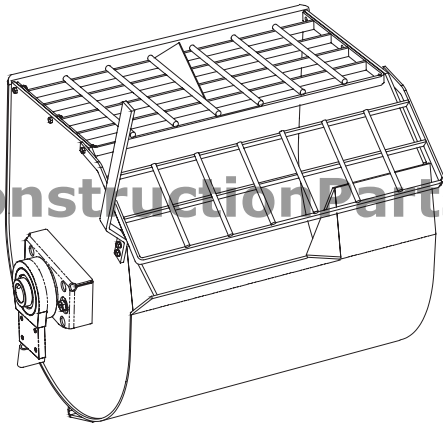

DRUM ASSEMBLY
Page 3