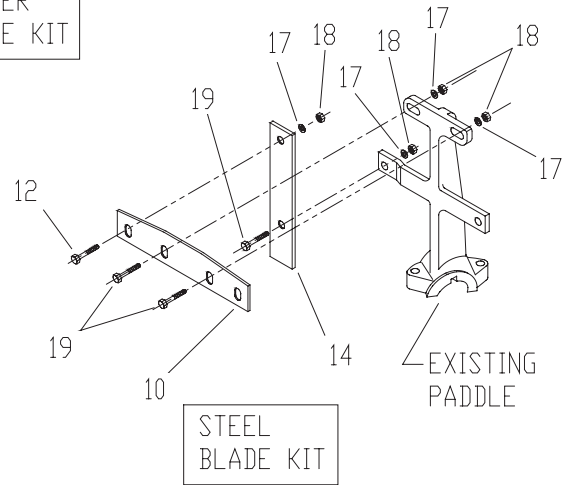

ConstructionParts.com

888-634-4289

Item	Part #	Description	Qty
31	248275	Washer, Fender, 3/8	1
32	227814	Nut, Hex, Lock, 3/8	2
33	226272	Bolt, HexHd, 3/8 x 3	1
34	609686	Safety Chain	1
35	464938	Drawbar, Pintel	1
35	464940	Drawbar, Ball (Optional)	1
36	496088	Lock Pin	1
37	134955	Hitch Pin Clip	1
38	496248	Latch Plate	1
39	226640	Bolt, HexHd, 1/2 x 1-1/4	8
40	176250	Washer, Spring, 1/2	8

SPIRAL ASSEMBLY

Item	Part #	Description	Qty
1	496763	Shaft	1
2	226000	Bolt, HexHd, 5/16 x 1-1/2	4
3	174990	Washer, 5/16	4
4	496242	Scraper	2
5	176220	Washer, Spring, 5/16	4
6	227820	Nut, Hex, 5/16	4
7	226650	Bolt, HexHd, 1/2 x 1-1/2	2
8	227854	Nut, Hex, 1/2	2
9	432189	Key 1/2 x 2-1/4	1
10	464937	Spiral Weldment	1

ConstructionParts.com 888-634-4289

PADDLE ASSEMBLY

ConstructionParts.com

888-634-4289

ConstructionParts.com

888-634-4289

Item	Part #	Description	Qty
1	496762	Shaft	1
2	096125	Paddle LH	2
3	176811	Woodruff Key (#1212) 3/8 x 1-1/2	4
4	227854	Nut, Hex 1/2UNC	6
5	176250	Washer, Spring 1/2	6
6	096126	Paddle Cap	2
7	096124	Paddle RH	2
8	226701	Bolt, HexHd, 1/2 x 2-3/4	6
609804 RUBBER BLADE KIT ~ STANDARD			
10	496097	Blade, Top	8
11	190973	Wiper, Top	4
12	226220	Bolt, HexHd, 3/8 x 1-1/4	6
13	226210	Bolt, HexHd, 3/8 x 1	6
14	496098	Blade, Side	2
15	190974	Wiper, Side	2
16	496099	Blade, Side	2
17	174986	Washer, 3/8	20
18	227830	Nut, Hex 3/8	20
19	226230	Bolt, HexHd, 3/8 x 1-1/2	8
609814 STEEL BLADE KIT ~ OPTIONAL			
10	496075	Blade, Top	4
12	226210	Bolt, HexHd, 3/8 x 1	2
14	496076	Blade, Side	2
17	174986	Washer, 3/8	12
18	227830	Nut, Hex 3/8	12
19	226220	Bolt, HexHd, 3/8 x 1-1/4	10