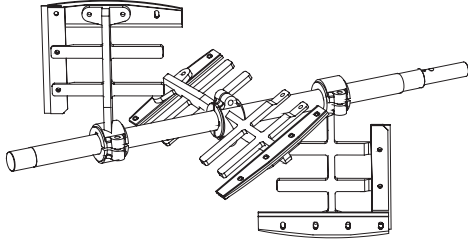

MORTAR MIXER

ConstructionParts.com

888-634-4289

12S - S12S

PADDLE ASSEMBLY
12S
Page 6