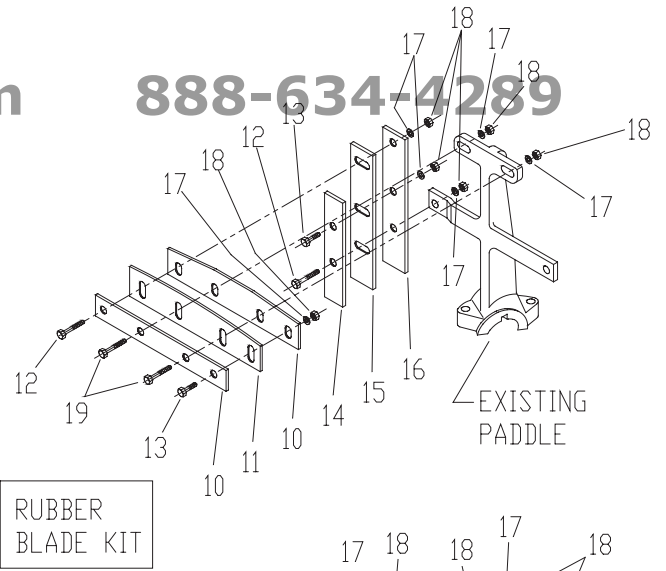

ConstructionParts.com

888-634-4289

Item	Part #	Description	Qty
31	248275	Washer, Fender, 3/8	1
32	227814	Nut, Hex, Lock, 3/8	2
33	226272	Bolt, HexHd, 3/8 x 3	1
34	609686	Safety Chain	1
35	464938	Drawbar, Pintel	1
35	464940	Drawbar, Ball (Optional)	1
36	496088	Lock Pin	1
37	134955	Hitch Pin Clip	1
38	496248	Latch Plate	1
39	226640	Bolt, HexHd, 1/2 x 1-1/4	8
40	176250	Washer, Spring, 1/2	8

SPIRAL ASSEMBLY

Item	Part #	Description	Qty
1	496763	Shaft	1
2	226000	Bolt, HexHd, 5/16 x 1-1/2	4
3	174990	Washer, 5/16	4
4	496242	Scraper	2
5	176220	Washer, Spring, 5/16	4
6	227820	Nut, Hex, 5/16	4
7	226650	Bolt, HexHd, 1/2 x 1-1/2	2
8	227854	Nut, Hex, 1/2	2
9	432189	Key 1/2 x 2-1/4	1
10	464937	Spiral Weldment	1

ConstructionParts.com 888-634-4289

PADDLE ASSEMBLY

ConstructionParts.com

888-634-4289

ConstructionParts.com

888-634-4289

Item	Part #	Description	Qty
1	496762	Shaft	1
2	096125	Paddle LH	2
3	176811	Woodruff Key (#1212) 3/8 x 1-1/2	4
4	227854	Nut, Hex 1/2UNC	6
5	176250	Washer, Spring 1/2	6
6	096126	Paddle Cap	2
7	096124	Paddle RH	2
8	226701	Bolt, HexHd, 1/2 x 2-3/4	6
609804 RUBBER BLADE KIT ~ STANDARD			
10	496097	Blade, Top	8
11	190973	Wiper, Top	4
12	226220	Bolt, HexHd, 3/8 x 1-1/4	6
13	226210	Bolt, HexHd, 3/8 x 1	6
14	496098	Blade, Side	2
15	190974	Wiper, Side	2
16	496099	Blade, Side	2
17	174986	Washer, 3/8	20
18	227830	Nut, Hex 3/8	20
19	226230	Bolt, HexHd, 3/8 x 1-1/2	8
609814 STEEL BLADE KIT ~ OPTIONAL			
10	496075	Blade, Top	4
12	226210	Bolt, HexHd, 3/8 x 1	2
14	496076	Blade, Side	2
17	174986	Washer, 3/8	12
18	227830	Nut, Hex 3/8	12
19	226220	Bolt, HexHd, 3/8 x 1-1/4	10