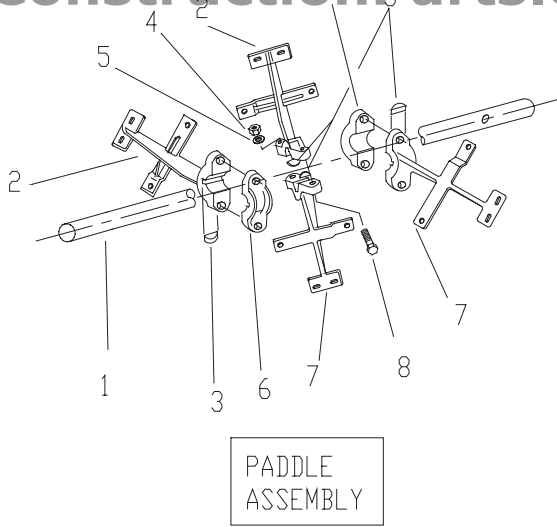

ConstructionParts.com

888-634-4289

Item	Part #	Description	Qty
31	248275	Washer, Fender, 3/8	1
32	227814	Nut, Hex, Lock, 3/8	2
33	226272	Bolt, HexHd, 3/8 x 3	1
34	609686	Safety Chain	1
35	464938	Drawbar, Pintel	1
35	464940	Drawbar, Ball (Optional)	1
36	496088	Lock Pin	1
37	134955	Hitch Pin Clip	1
38	496248	Latch Plate	1
39	226640	Bolt, HexHd, 1/2 x 1-1/4	8
40	176250	Washer, Spring, 1/2	8

SPIRAL ASSEMBLY

Item	Part #	Description	Qty
1	496763	Shaft	1
2	226000	Bolt, HexHd, 5/16 x 1-1/2	4
3	174990	Washer, 5/16	4
4	496242	Scraper	2
5	176220	Washer, Spring, 5/16	4
6	227820	Nut, Hex, 5/16	4
7	226650	Bolt, HexHd, 1/2 x 1-1/2	2
8	227854	Nut, Hex, 1/2	2
9	432189	Key 1/2 x 2-1/4	1
10	464937	Spiral Weldment	1

ConstructionParts.com 888-634-4289

PADDLE ASSEMBLY

ConstructionParts.com

888-634-4289

ConstructionParts.com

888-634-4289

Item	Part #	Description	Qty
1	496762	Shaft	1
2	096125	Paddle LH	2
3	176811	Woodruff Key (#1212) 3/8 x 1-1/2	4
4	227854	Nut, Hex 1/2UNC	6
5	176250	Washer, Spring 1/2	6
6	096126	Paddle Cap	2
7	096124	Paddle RH	2
8	226701	Bolt, HexHd, 1/2 x 2-3/4	6
609804 RUBBER BLADE KIT ~ STANDARD			
10	496097	Blade, Top	8
11	190973	Wiper, Top	4
12	226220	Bolt, HexHd, 3/8 x 1-1/4	6
13	226210	Bolt, HexHd, 3/8 x 1	6
14	496098	Blade, Side	2
15	190974	Wiper, Side	2
16	496099	Blade, Side	2
17	174986	Washer, 3/8	20
18	227830	Nut, Hex 3/8	20
19	226230	Bolt, HexHd, 3/8 x 1-1/2	8
609814 STEEL BLADE KIT ~ OPTIONAL			
10	496075	Blade, Top	4
12	226210	Bolt, HexHd, 3/8 x 1	2
14	496076	Blade, Side	2
17	174986	Washer, 3/8	12
18	227830	Nut, Hex 3/8	12
19	226220	Bolt, HexHd, 3/8 x 1-1/4	10