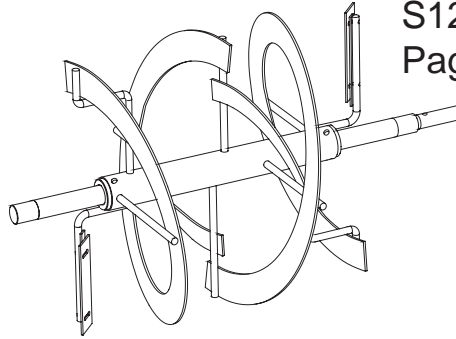

GEAR BOX ASSEMBLY
Page 7

SPIRAL ASSEMBLY
S12S
Page 5