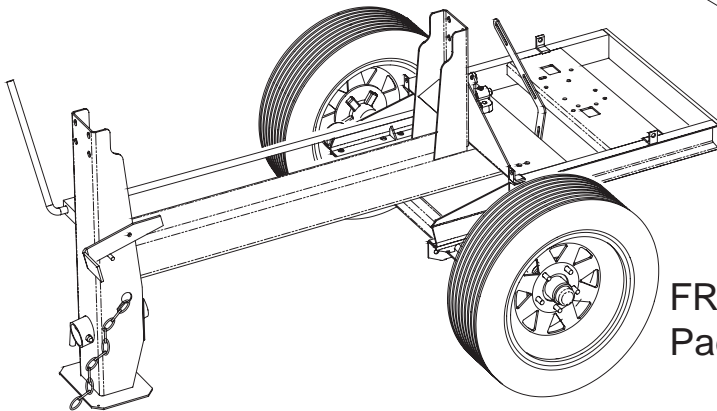

FRAME ASSEMBLY
Page 4

ConstructionParts.com

888-634-4289