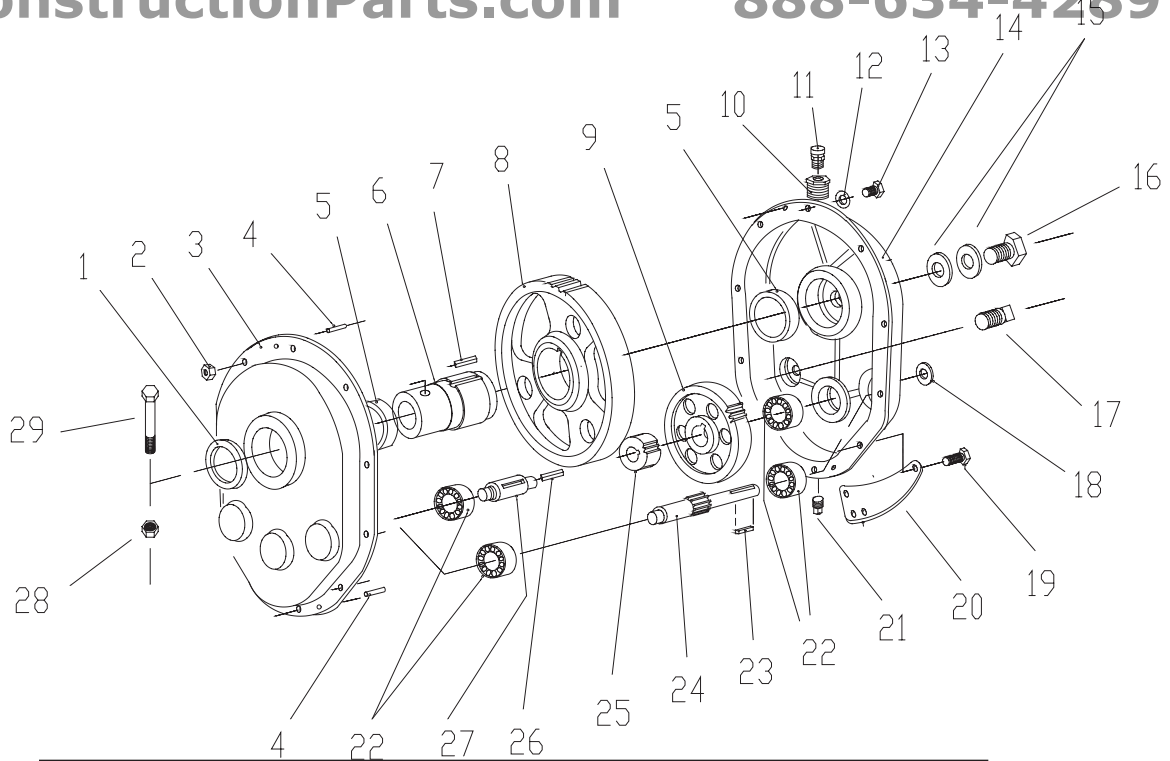

GEAR BOX ASSEMBLY ~ 496645

ConstructionParts.com

888-634-4289

Ref	Part #	Description	Qty
1	199491	Oil Seal, C/R 24897	1
2	227820	Nut, Hex, 5/16	10
3	496320	Case, Front Half	1
4	135470	Spring Pin, 1/4 x 5/8	2
5	110105	Ball Bearing, 6013-2RS	2
6	496642	Sleeve	1
7	432150	Key 3/8 x 1-3/8	1
8	496641	Gear, 60T, 6DP, (10" dia)	1
9	496322	Gear, 60T, 10 DP (6" dia)	1
10	187411	Bushing, Reducer 3/8 x 1/8 NPT	1
11	110550	Breather	1
12	176220	Washer, Spring 5/16	10
13	225980	Bolt, HexHd, 5/16 x 1	8
14	496640	Case, Rear Half	1
15	174996	Washer, 3/4	1
16	227236	Bolt, HexHd, 3/4 x 1	1
17	185630	Plug, Pipe 3/8 NPT	1
18	199380	Oil Seal, C/R 7440	1
19	225990	Bolt, HexHd, 5/16 x 1-1/4	2
20	496045	Link, Lever	1
21	185632	Pipe Plug, Magnetic 3/8 NPT	1
22	110410	Ball Bearing, 6204	4
23	432050	Key 3/16 x 1-5/8	1
24	496324	Pinion/Shaft, 12T, 10DP	1
25	496333	Pinion, 12T, 6DP (2" dia)	1
26	432290	Key 1/4 x 2-1/2	1
27	496131	Shaft, Pinion	1
28	128291	Nut, Hex, Lock, 1/2	3
29	496643	Bolt, HexHd, Shear, 1/2 x 3.35	3

ConstructionParts.com

888-634-4289