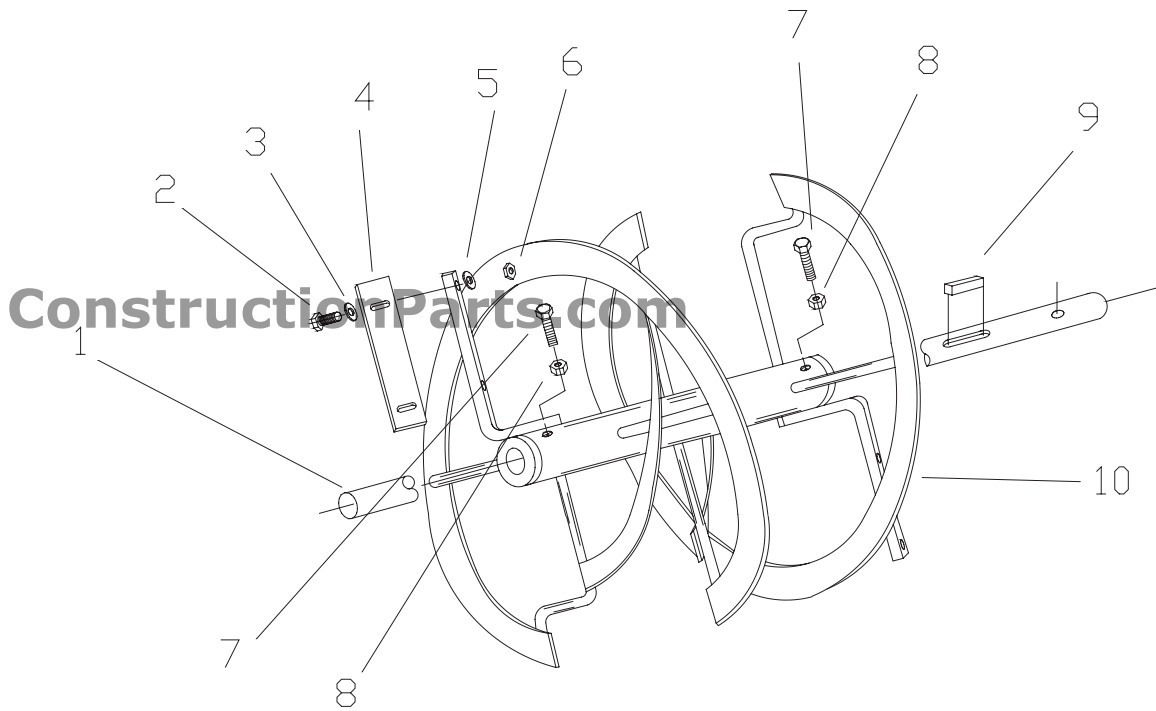

Item	Part #	Description	Qty
31	248275	Washer, Fender, 3/8	1
32	227814	Nut, Hex, Lock, 3/8	2
33	226272	Bolt, HexHd, 3/8 x 3	1
34	609686	Safety Chain	1
35	464938	Drawbar, Pintel	1
35	464940	Drawbar, Ball (Optional)	1
36	496088	Lock Pin	1
37	134955	Hitch Pin Clip	1
38	496248	Latch Plate	1
39	226640	Bolt, HexHd, 1/2 x 1-1/4	8
40	176250	Washer, Spring, 1/2	8

SPIRAL ASSEMBLY

Item	Part #	Description	Qty
1	496763	Shaft	1
2	226000	Bolt, HexHd, 5/16 x 1-1/2	4
3	174990	Washer, 5/16	4
4	496242	Scraper	2
5	176220	Washer, Spring, 5/16	4
6	227820	Nut, Hex, 5/16	4
7	226650	Bolt, HexHd, 1/2 x 1-1/2	2
8	227854	Nut, Hex, 1/2	2
9	432189	Key 1/2 x 2-1/4	1
10	464937	Spiral Weldment	1

ConstructionParts.com 888-634-4289