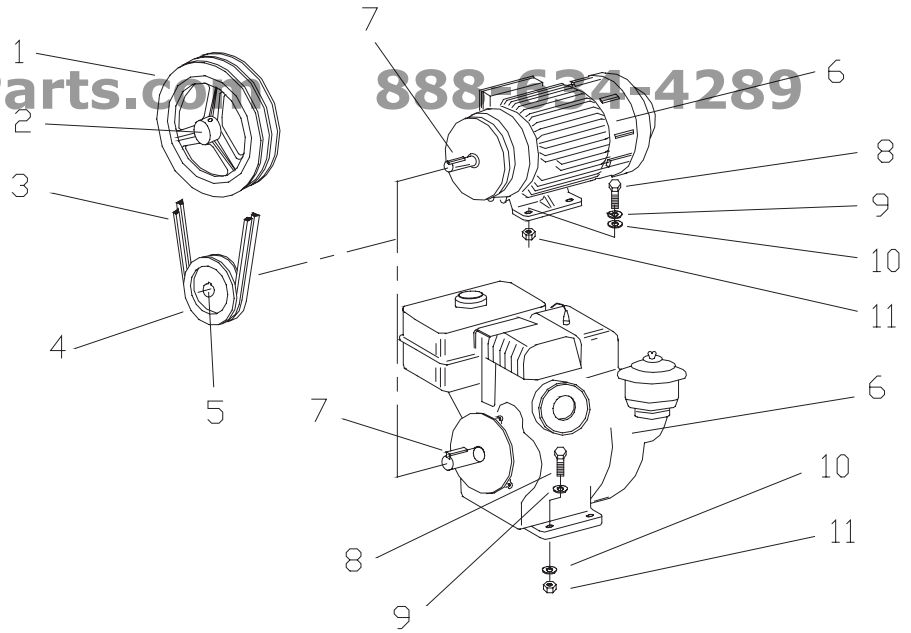

DRIVE KIT ASSEMBLY

ConstructionParts.com

888-634-4289

Item	Part #	Description	Qty
9 HP GAS DRIVE ~ STANDARD			
1	459940	Pulley, 2BK 120H	1
2	176823	Pulley Bushing, Q.D. 3/4" (for 459940)	1
3	239661	Belt V 5L-460	2
4	496065	Pulley, 2BK 47H	1
5	176824	Pulley Bushing, Q.D. 1-1/8" (for 496065)	1
6	202003	Engine Honda 9HP O/A GX 270 QA6	1
7	432340	Key 1/4 x 1.625	1
8	226240	Bolt, HexHd, 3/8 x 1-3/4	4
9	174986	Washer, 3/8	4
10	176230	Washer, Spring, 3/8	4
11	227830	Nut, Hex, 3/8	4
11 HP GAS DRIVE ~ OPTIONAL			
1	459940	Pulley, 2BK 120H	1
2	176823	Pulley Bushing, Q.D. 3/4" (for 459940)	1
3	239661	Belt V 5L-460	2
4	496065	Pulley, 2BK 47H	1
5	176824	Pulley Bushing, Q.D. 1-1/8" (for 496065)	1
6	202010	Engine Honda 11HP O/A GX 340K1QA6	1
7	432340	Key 1/4 x 1.625	1
8	226240	Bolt, HexHd, 3/8 x 1-3/4	4
9	174986	Washer, 3/8	4
10	176230	Washer, Spring, 3/8	4
11	227830	Nut, Hex, 3/8	4
ELECTRIC DRIVE ~ 3HP/5HP ~ OPTIONAL			
1	459940	Pulley, 2BK 120H	1
2	176823	Pulley Bushing, Q.D. 3/4" (for 459940)	1
3	239666	Belt V 5L-500	2
4	459907	Pulley, 2BK 57H (Paddle)	A/R
4	459919	Pulley, 2BK 70H (Spiral)	A/R
5	176825	Pulley Bushing, Q.D. 1-1/8"	1
6	219840	Motor 3 HP 3/60/230-460 V	A/R
6	219989	Motor 5 HP 3/60/230 V	A/R
7	432340	Key 1/4 x 1.625	1
8	226240	Bolt, HexHd, 3/8 x 1-3/4	4
9	174986	Washer, 3/8	4
10	176230	Washer, Spring, 3/8	4
11	227830	Nut, Hex, 3/8	4

ConstructionParts.com

888-634-4289